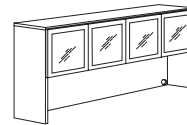

71" White Glass Overhead

700_-429WG
71W 15D 36H

Consists of:
-426 Open Overhead
-4291 White Glass Doors

66" White Glass Overhead

700_-928WG
66W 15D 36H

Consists of:
-922 Open Overhead
-9291 White Glass Doors