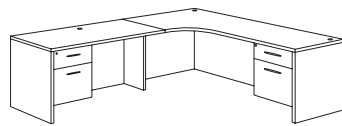

Left Corner 3/4 Ped L Desk
700_-51EQ (L)
71W 82.75D 29H
Consists of:
-621 Right Corner Credenza Shell
-838 B/F 3/4 Pedestal
-824 Return Shell
-838 B/F 3/4 Pedestal