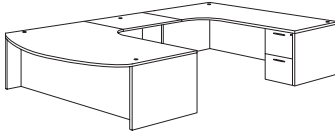

Right WorkStation U DESK

700_-847 (R)
71W 118.5D 29H

Consists of:
-322 LT Corner Bow Top Desk Shell
-831 B/B/F Pedestal
-623 Bridge
-621 RT Corner Credenza Shell
-832 F/F Pedestal