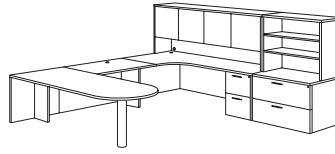

Right Peninsula U Workstation

700_-707W (R)
106.5W 106.5D 65H

Consists of:
-620 Exec Bullet Desk Shell
-630 Bullet Desk Post
-623 Bridge
-621 LT Corner Credenza Shell
-832 F/F Pedestal
-427L Wood Door Overhead
-827 Lateral File
-328 Open Overhead