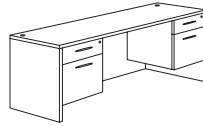

Kneehole 3/4 Ped Credenza
700_-21Q
71W 23.75D 29H
Consists of:
-825 Credenza Shell
-838 B/F 3/4 Pedestal
-838 B/F 3/4 Pedestal