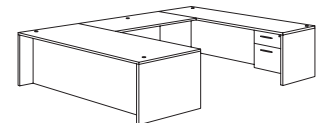

Executive 3/4 Ped U Desk
700_-5758EQ (R/L)
71W 106.5D 29H
Consists of:
-821 Executive Desk Shell
-838 B/F 3/4 Pedestal
-823 Bridge
-825 Credenza Shell
-838 B/F 3/4 Pedestal