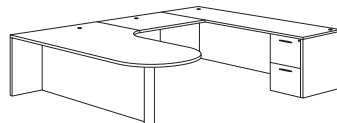

Right Corner Peninsula U Desk
700_-647CP (R)
71W 100.75D 29H
Consists of:
-222 LT Corner Peninsula Desk Shell
-230 Bullet Desk Support Base
-623 Bridge
-825 Credenza Shell
-832 F/F Pedestal