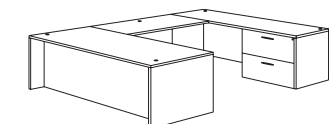

Executive Lateral File U Desk
700_-537538E (R/L)
71W 106.5D 29H
Consists of:
-821 Executive Desk Shell
-831 B/B/F Pedestal
-823 Bridge
-825 Credenza Shell
-827 Lateral file Pedestal