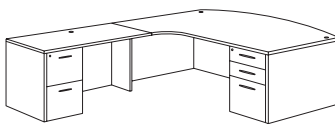

Left Corner Bow Front L Desk
700_-48ECB (L)
71W 95.25D 29H
Consists of:
-321 Left Corner Shell w/Bow Top
-831 B/B/F Pedestal
-824 Return
-832 F/F Pedestal