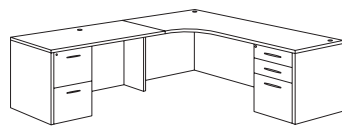

Left Executive Corner L Desk
700_-51E (L)
71W 82.75D 29H
Consists of:
-621 Right Corner Credenza Shell
-831 B/B/F Pedestal
-824 Return Shell
-832 F/F Pedestal