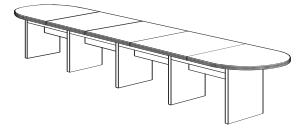

20' Racetrack Expandable Table
700_-240EX
240W 48D 29H
Consists of:
-9031 Left & right Tops
-9032 Center Top & rails (need 3)
-9033 Bases (need 5)
-9034 Rail Set, 48" (need 2)