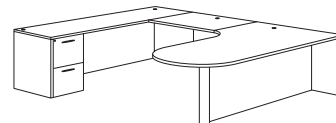

Left Corner Peninsula U Desk
700_-648CP (L)
71W 100.75D 29H
Consists of:
-221 RT Corner Peninsula Desk Shell
-230 Bullet Desk Support Base
-623 Bridge
-825 Credenza Shell
-832 F/F Pedestal