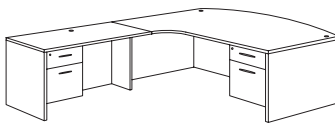

Left Corner Bow 3/4 Ped L Desk
700_-48ECBQ (L)
71W 95.25D 29H
Consists of:
-321 Left Corner Shell w/Bow Top
-838 B/F 3/4 Pedestal
-824 Return
-838 B/F 3/4 Pedestal