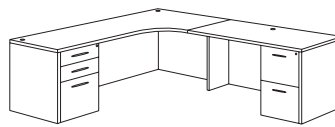

Right Executive Corner L Desk
700_-50E (R)
71W 82.75D 29H
Consists of:
-622 Left Corner Credenza Shell
-831 B/B/F Pedestal
-824 Return Shell
-832 F/F Pedestal