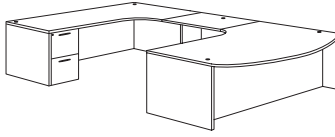

Left WorkStation U DESK

700_-848 (L)
71W 118.5D 29H

Consists of:
-321 RT Corner Bow Top Desk Shell
-831 B/B/F Pedestal
-623 Bridge
-622 LT Corner Credenza Shell
-832 F/F Pedestal