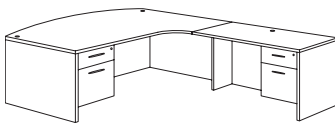

Right Corner Bow 3/4 Ped L Desk
700_-47ECBQ (R)
71W 95.25D 29H
Consists of:
-322 RT Corner Shell w/Bow Top
-838 B/F 3/4 Pedestal
-824 Return
-838 B/F 3/4 Pedestal