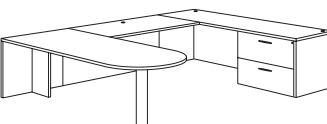

Executive Bow Lateral U Desk
700_-537538EB (R/L)
71W 112.25D 29H
Consists of:
-822 Desk Shell w/Bow Top
-831 B/B/F Pedestal
-823 Bridge
-825 Credenza Shell
-827 Lateral File Pedestal

Executive Lateral File U Desk
700_-537538E (R/L)
71W 106.5D 29H
Consists of:
-821 Executive Desk Shell
-831 B/B/F Pedestal
-823 Bridge
-825 Credenza Shell
-827 Lateral file Pedestal