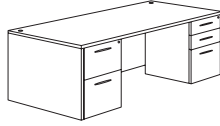

Details:

- Construction consists of laminate surfaces on wood product with Cam-lock fasteners, wood dowels, screws and glue
- All top surfaces are 1.125" thick with the TFL surface, reeded edges and wood substraight
- All drawers have full extension, metal ball bearing slides
- Box drawers rated for 75 lbs
- File drawers rated for 150 lbs
- File drawers equipped with metal rods for letter or legal sized hanging files
- Adjustable floor levelers
- Cable accessible

More sizes and options available. Please see the website or price list for details.

Fairflex LAMINATE COLLECTION

7004

7005

7006

7007

Executive Bow Front Desk
700_-37
71W 41.25D 29H
Consists of:
-822 Desk Shell w/Bow Top
-831 B/B/F Pedestal
-832 F/F Pedestal