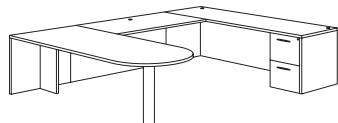

Executive Bullet U Desk
700_-647648E (R/L)
71W 106.5D 29H
Consists of:
-620 Bullet Desk Shell
-630 Bullet Desk Post
-823 Bridge
-825 Credenza Shell
-832 F/F Pedestal