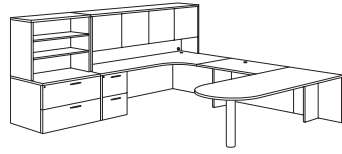

Left Peninsula U Workstation

700_-708W (L)
106.5W 106.5D 65H

Consists of:
-620 Exec Bullet Desk Shell
-630 Bullet Desk Post
-623 Bridge
-622 RT Corner Credenza Shell
-832 F/F Pedestal
-427L Wood Door Overhead
-827 Lateral File
-328 Open Overhead