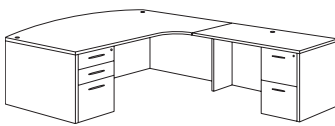

Right Corner Bow Front L Desk
700_-47ECB (R)
71W 95.25D 29H
Consists of:
-322 RT Corner Shell w/Bow Top
-831 B/B/F Pedestal
-824 Return
-832 F/F Pedestal