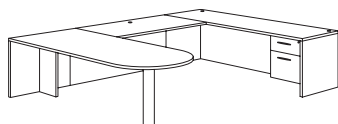

Executive Bullet 3/4 Ped U Desk
700_-647648EQ (R/L)
71W 106.5D 29H
Consists of:
-620 Bullet Desk Shell
-630 Bullet Desk Post
-823 Bridge
-825 Credenza Shell
-838 B/F 3/4 Pedestal