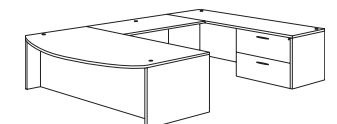

Executive Bow Lateral U Desk
700_-537538EB (R/L)
71W 112.25D 29H
Consists of:
-822 Desk Shell w/Bow Top
-831 B/B/F Pedestal
-823 Bridge
-825 Credenza Shell
-827 Lateral File Pedestal