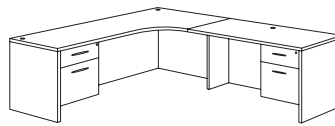

Right Corner 3/4 Ped L Desk
700_-50EQ (R)
71W 82.75D 29H
Consists of:
-622 Left Corner Credenza Shell
-838 B/F 3/4 Pedestal
-824 Return Shell
-838 B/F 3/4 Pedestal