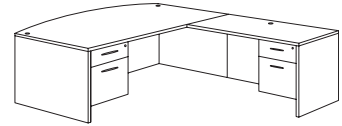

Executive Bow 3/4 Ped L Desk
700_-4748EBQ (R/L)
71W 88.5D 29H
Consists of:
-822 Desk Shell w/Bow Top
-838 B/F 3/4 Pedestal
-824 Return
-838 B/F 3/4 Pedestal